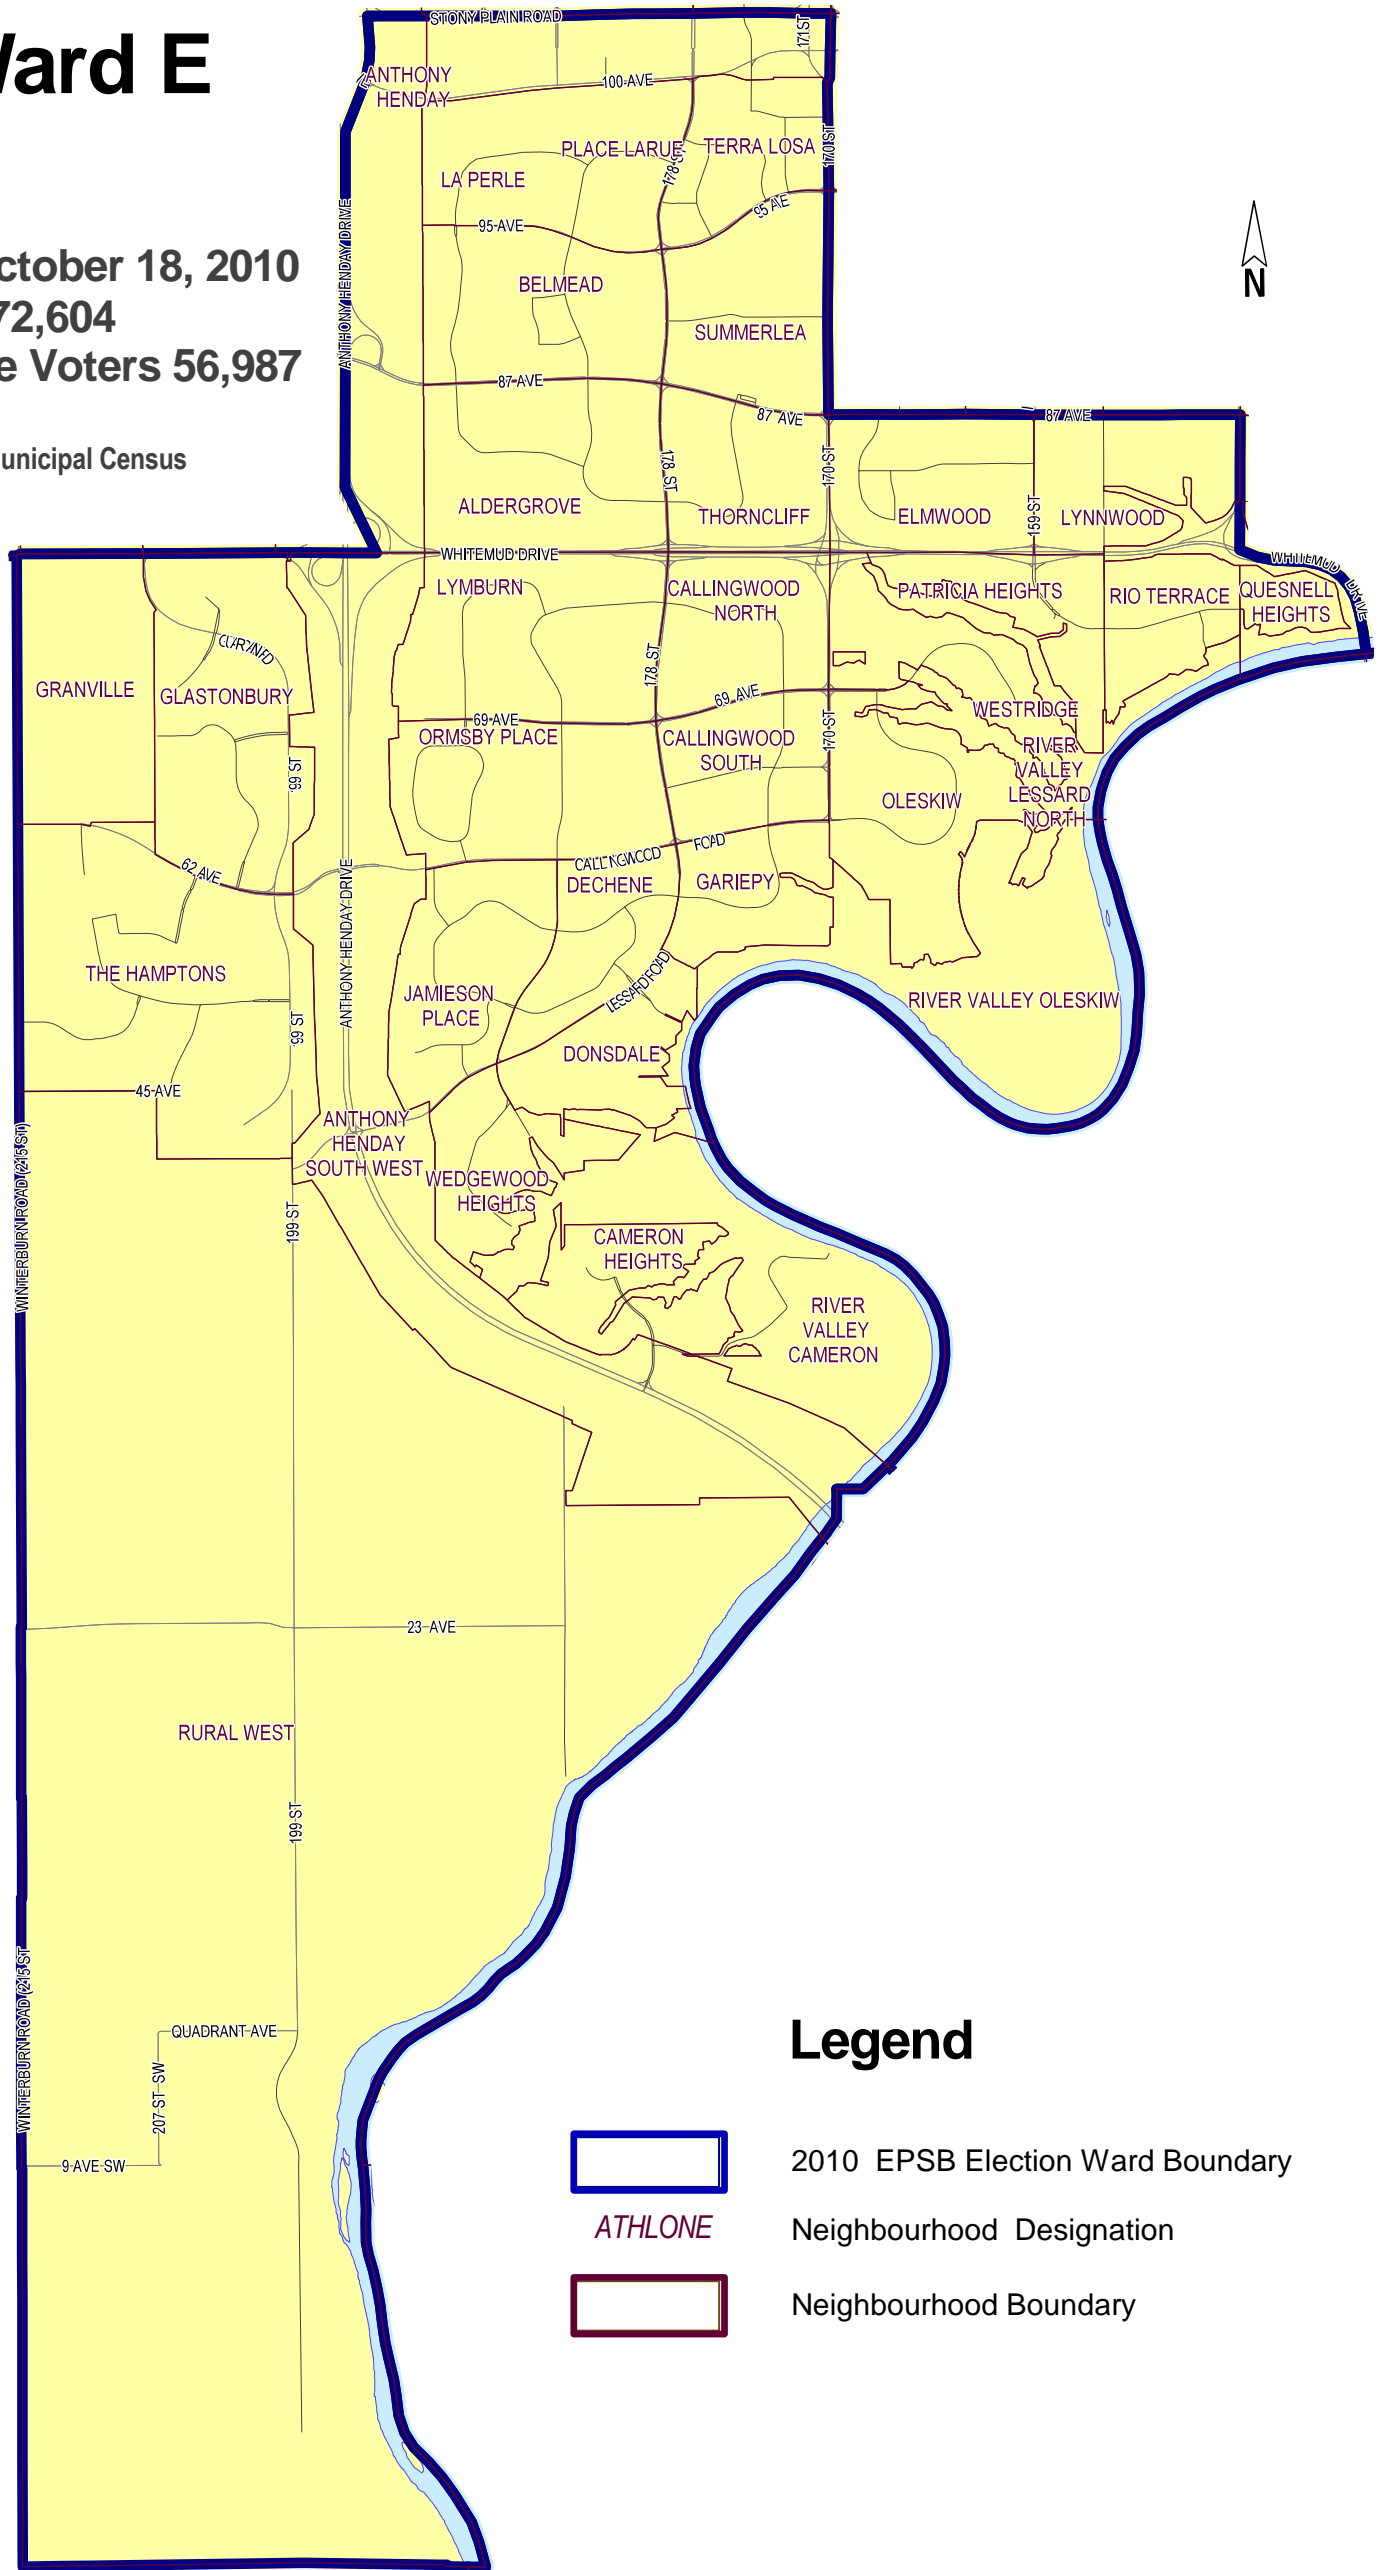

Edmonton School District No.7

Ward E

Ward E - Effective October 18, 2010
Population 72,604
Estimated Eligible Voters 56,987

Data Compiled from 2009 Municipal Census

Legend

-  2010 EPSB Election Ward Boundary
-  ATHLONE Neighbourhood Designation
-  Neighbourhood Boundary